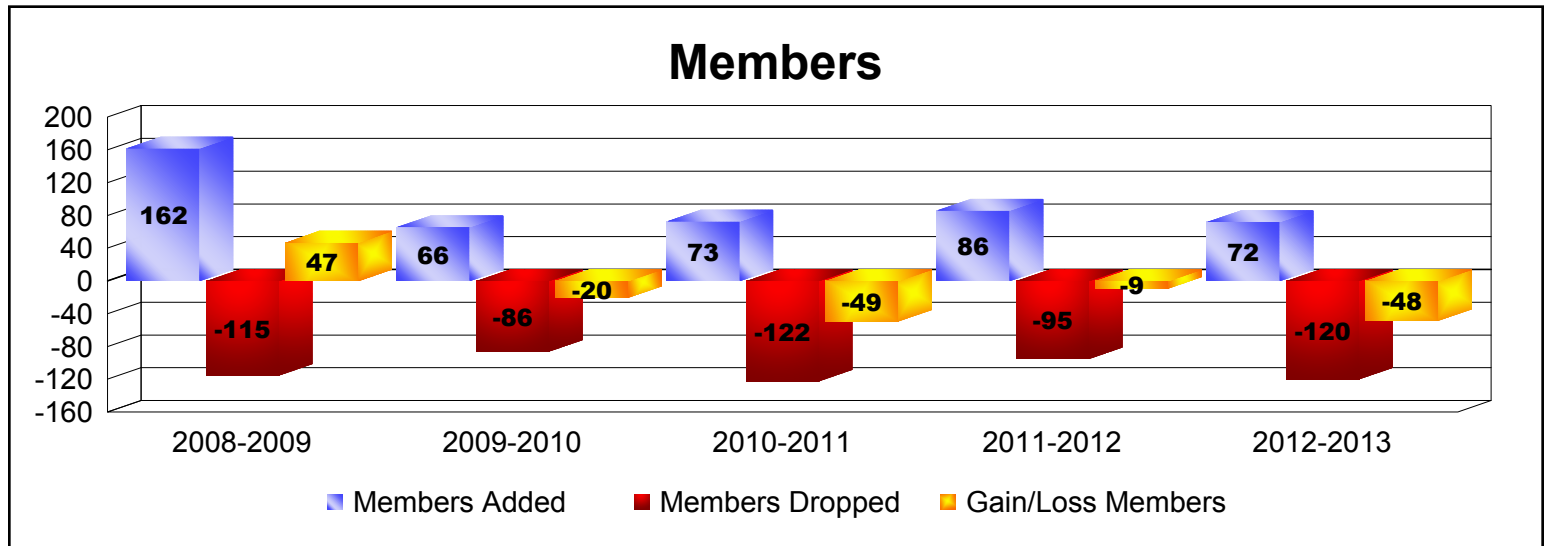

Year	New Clubs	Dropped Clubs	Gain/Loss Clubs	New Members	Charter Members	Reinstate Members	Transfer Members	Total Member Added	Total Members Dropped	Gain/Loss Members
2008-2009	2	0	2	100	40	15	7	162	-115	47
2009-2010	0	0	0	58	0	2	6	66	-86	-20
2010-2011	0	-2	-2	62	0	6	5	73	-122	-49
2011-2012	1	-1	0	60	21	4	1	86	-95	-9
2012-2013	0	-3	-3	60	0	4	8	72	-120	-48
Average	1	-1	-1	68	12	6	5	92	-108	-16

Year	New Clubs	Dropped Clubs	Gain/Loss Clubs	New Members	Charter Members	Reinstate Members	Transfer Members	Total Member Added	Total Members Dropped	Gain/Loss Members
2008-2009	0	0	0	4	0	0	0	4	-3	1
2009-2010	0	0	0	4	0	1	0	5	-5	0
2010-2011	0	0	0	1	0	0	0	1	0	1
2011-2012	0	0	0	6	0	0	0	6	-7	-1
2012-2013	0	0	0	1	0	0	0	1	-3	-2
Average	0	0	0	3	0	0	0	3	-4	0