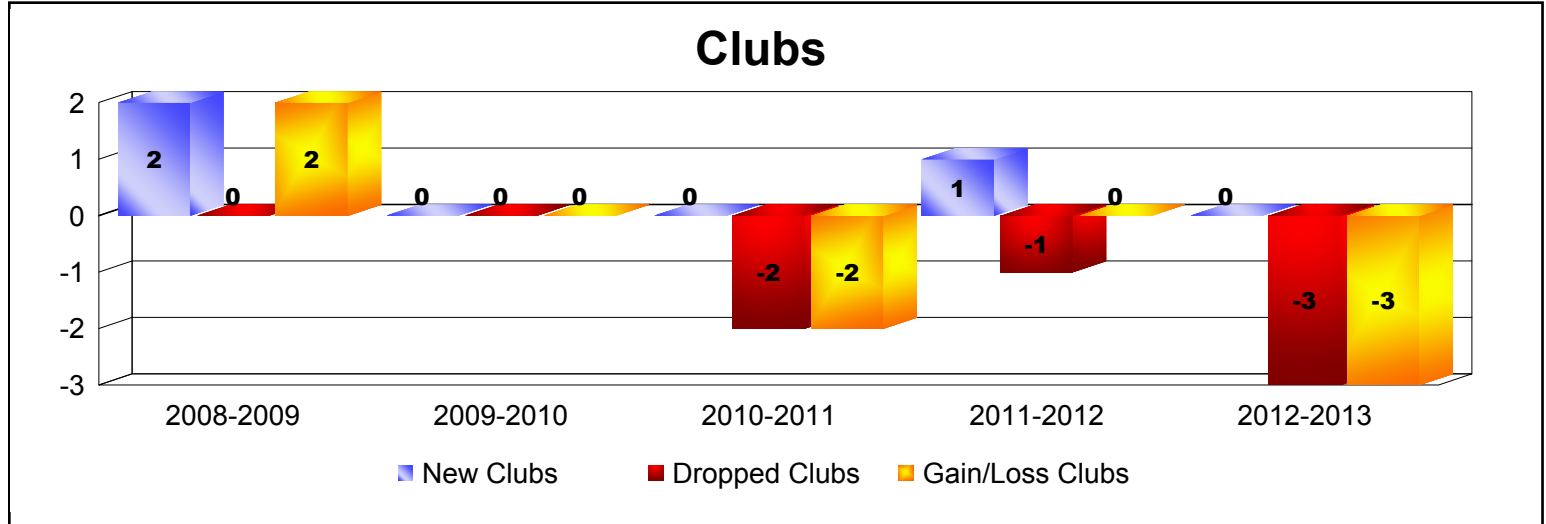

Year	New Clubs	Dropped Clubs	Gain/Loss Clubs	New Members	Charter Members	Reinstate Members	Transfer Members	Total Member Added	Total Members Dropped	Gain/Loss Members
2008-2009	2	0	2	100	40	15	7	162	-115	47
2009-2010	0	0	0	58	0	2	6	66	-86	-20
2010-2011	0	-2	-2	62	0	6	5	73	-122	-49
2011-2012	1	-1	0	60	21	4	1	86	-95	-9
2012-2013	0	-3	-3	60	0	4	8	72	-120	-48
Average	1	-1	-1	68	12	6	5	92	-108	-16

Year	New Clubs	Dropped Clubs	Gain/Loss Clubs	New Members	Charter Members	Reinstate Members	Transfer Members	Total Member Added	Total Members Dropped	Gain/Loss Members
2008-2009	0	0	0	4	0	0	0	4	-3	1
2009-2010	0	0	0	4	0	1	0	5	-5	0
2010-2011	0	0	0	1	0	0	0	1	0	1
2011-2012	0	0	0	6	0	0	0	6	-7	-1
2012-2013	0	0	0	1	0	0	0	1	-3	-2
Average	0	0	0	3	0	0	0	3	-4	0