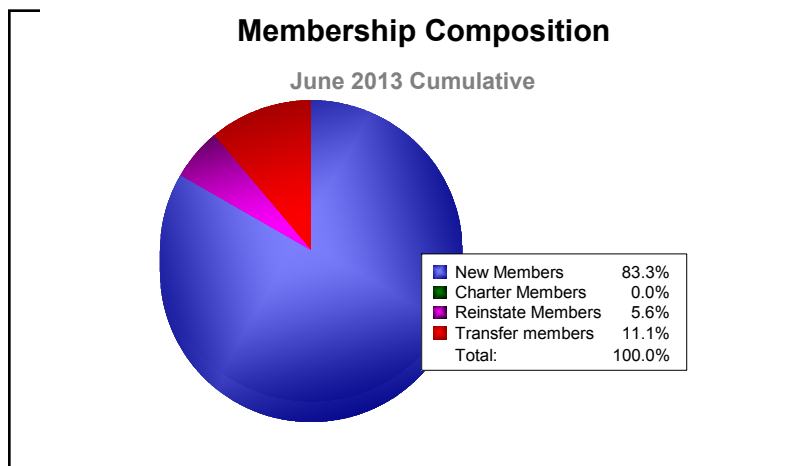

Year	New Clubs	Dropped Clubs	Gain/Loss Clubs	New Members	Charter Members	Reinstate Members	Transfer Members	Total Member Added	Total Members Dropped	Gain/Loss Members
2008-2009	2	0	2	100	40	15	7	162	-115	47
2009-2010	0	0	0	58	0	2	6	66	-86	-20
2010-2011	0	-2	-2	62	0	6	5	73	-122	-49
2011-2012	1	-1	0	60	21	4	1	86	-95	-9
2012-2013	0	-3	-3	60	0	4	8	72	-120	-48
Average	1	-1	-1	68	12	6	5	92	-108	-16

Year	New Clubs	Dropped Clubs	Gain/Loss Clubs	New Members	Charter Members	Reinstate Members	Transfer Members	Total Member Added	Total Members Dropped	Gain/Loss Members
2008-2009	0	0	0	4	0	0	0	4	-3	1
2009-2010	0	0	0	4	0	1	0	5	-5	0
2010-2011	0	0	0	1	0	0	0	1	0	1
2011-2012	0	0	0	6	0	0	0	6	-7	-1
2012-2013	0	0	0	1	0	0	0	1	-3	-2
Average	0	0	0	3	0	0	0	3	-4	0