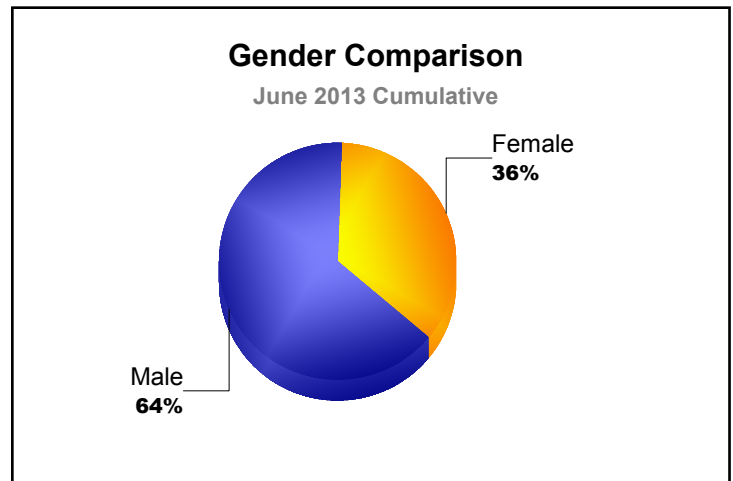

Year	New Clubs	Dropped Clubs	Gain/Loss Clubs	New Members	Charter Members	Reinstate Members	Transfer Members	Total Member Added	Total Members Dropped	Gain/Loss Members
2008-2009	2	0	2	100	40	15	7	162	-115	47
2009-2010	0	0	0	58	0	2	6	66	-86	-20
2010-2011	0	-2	-2	62	0	6	5	73	-122	-49
2011-2012	1	-1	0	60	21	4	1	86	-95	-9
2012-2013	0	-3	-3	60	0	4	8	72	-120	-48
Average	1	-1	-1	68	12	6	5	92	-108	-16